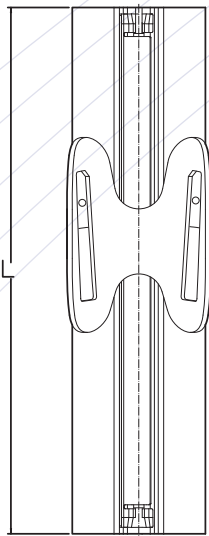

HPO Heater

HPO heater which is we together with our heater supplier developed the heater to suit the design and application. Regardless of melt temperature of mould temperature do we have an excellent temperature profile, so good we simply call the heater series THE STRAIGHT!

Of course with our signum, easy to service and maintain.

Part NO.	$\varnothing D/\text{mm}$	$\varnothing D1/\text{mm}$	L/mm	Wattage/W	Buckle	Spare Thermocouple
HS15150310160	15.5	23	31	160	1	TC00160160
HS15150430229			43	229	1	
HS15150560239			56	239	1	
HS15150690248			69	248	1	
HS15150810258			81	258	1	TC00160210
HS15150940267			94	267	2	
HS15151070277			107	277	2	
HS15151320295			132	295	2	TC00160260
HS15151580314			158	314	2