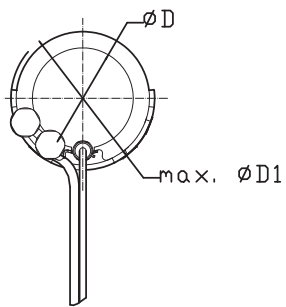

HPO Heater

HPO heater which is we together with our heater supplier developed the heater to suit the design and application. Regardless of melt temperature of mould temperature do we have an excellent temperature profile, so good we simply call the heater series THE STRAIGHT!

Of course with our signum, easy to service and maintain.

Part NO.	$\varnothing D/\text{mm}$	$\varnothing D1/\text{mm}$	L/mm	Wattage/W	Buckle	Spare Thermocouple
HS15150310160	15.5	23	31	160	1	TC00160160
HS15150430229			43	229	1	
HS15150560239			56	239	1	
HS15150690248			69	248	1	
HS15150810258			81	258	1	TC00160210
HS15150940267			94	267	2	
HS15151070277			107	277	2	
HS15151320295			132	295	2	TC00160260
HS15151580314			158	314	2